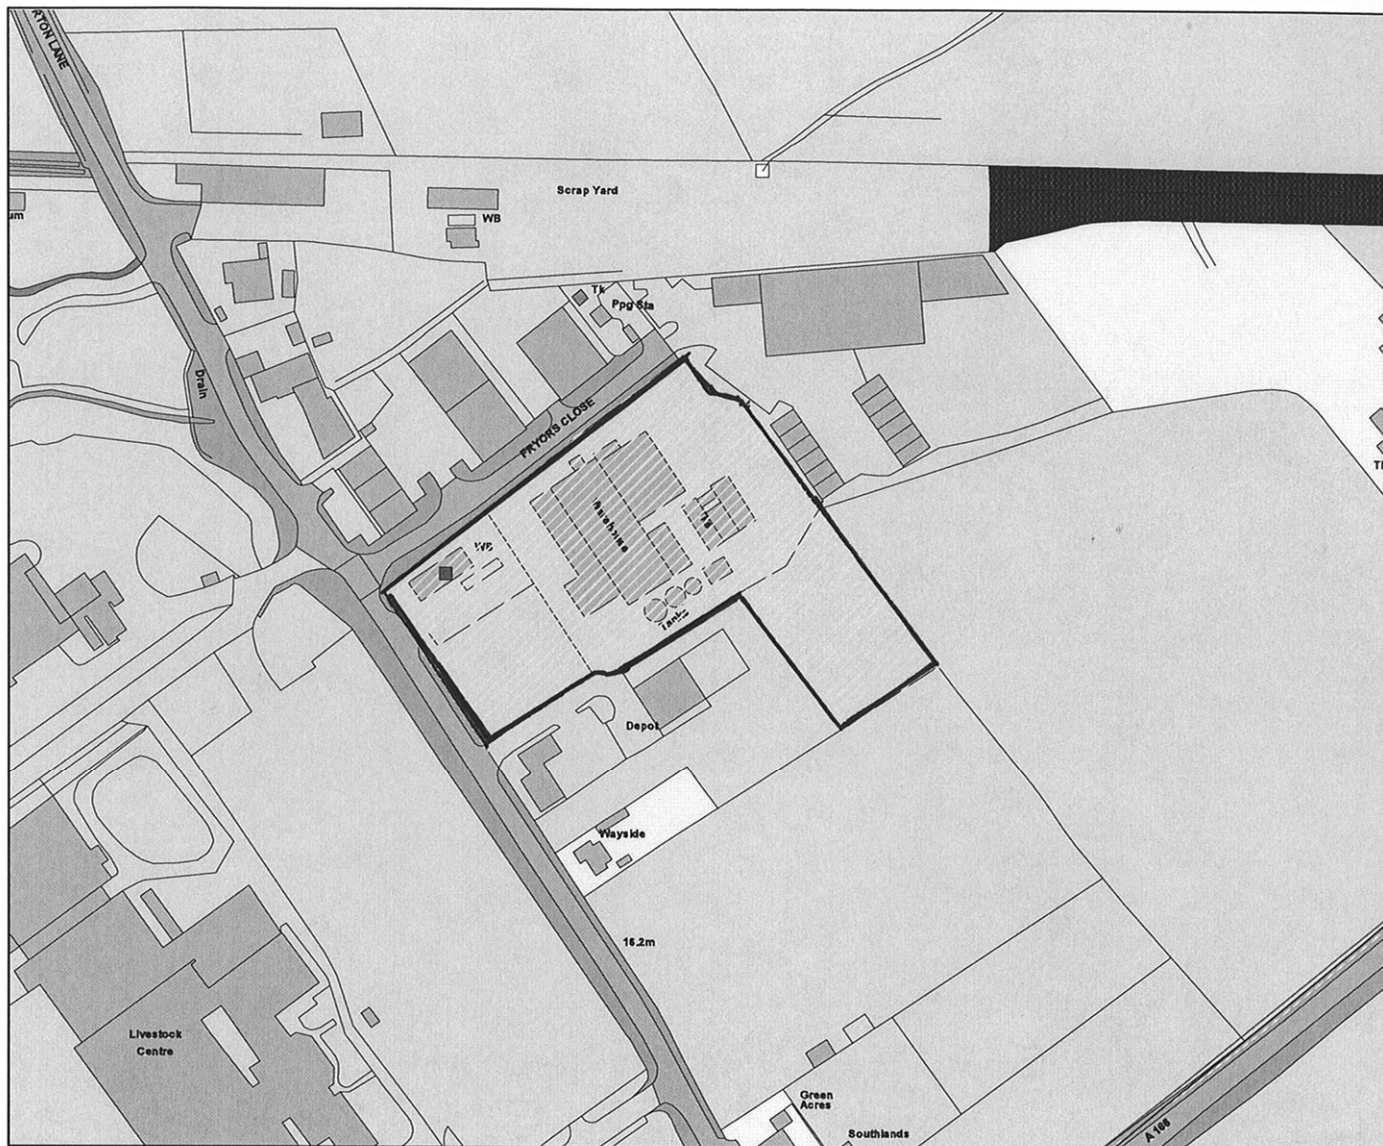

Jubilee Mills, Murton Lane

09/00856/FUL

Legend

Km 0.05 0.1 0.15 0.2

Reproduced from the Ordnance Survey map with the permission of the Controller of Her Majesty's Stationery Office © Crown Copyright 2000.